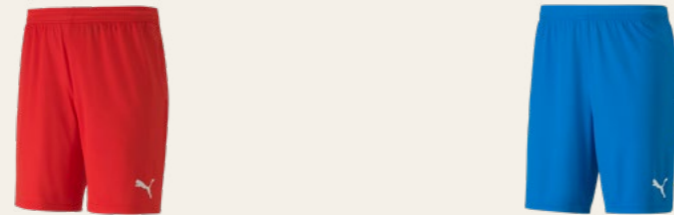

704260 teamGOAL 23 Jersey LS
704261 teamGOAL 23 Jersey LS Jr

Slim Fit • dryCell • 100% Polyester

Crew neck; Long sleeves; PUMA Cat Logo on right chest; Contrasting colour striping on shoulders, collar, bottom and cuffs

704260 S-3XL € 24.95*
704261 116-176 € 21.95*

- 01 PUMA Red-Chili Pepper
- 02 Electric Blue Lemonade-Team Power Blue
- 03 PUMA Black-Asphalt
- 04 PUMA White-Gray Violet

2023

704262 teamGOAL 23 Knit Shorts
704263 teamGOAL 23 Knit Shorts Jr

Slim Fit • dryCell • 100% Polyester

Above-knee length; PUMA Cat Logo at left thigh

704262 S-3XL € 19.95*
704263 116-176 € 17.95*

- 01 PUMA Red
- 02 Electric Blue Lemonade
- 03 PUMA Black
- 04 PUMA White

2023