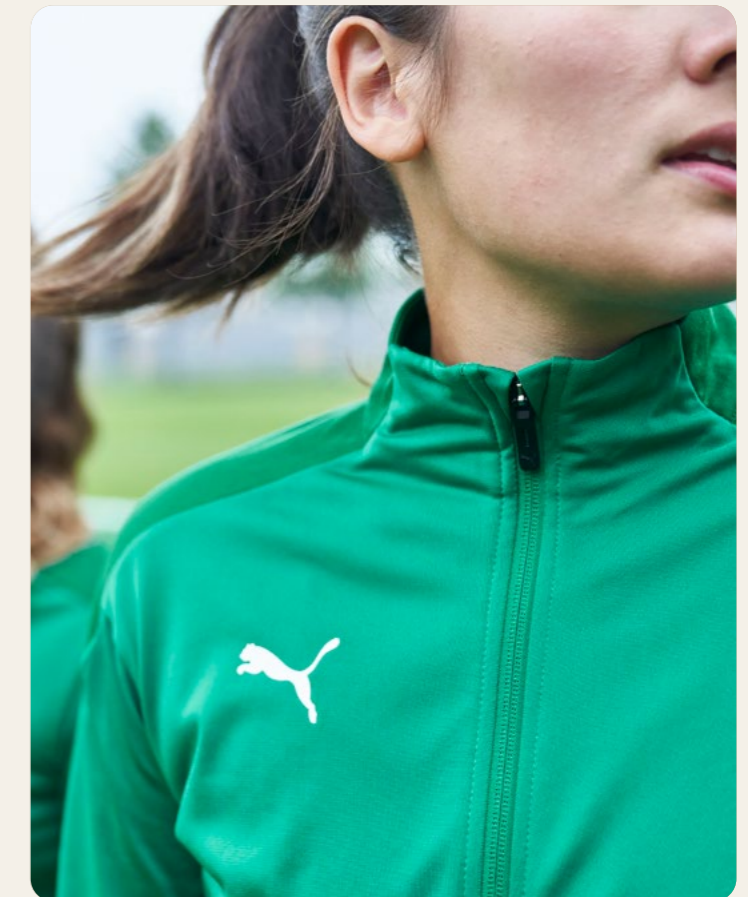

657254 teamLIGA Training Pants W

Slim Fit • dryCell • 100% Recycled Polyester

Zip Pockets, Zipper on legs, PUMA Formstripe on leg

657254 XS-XL € 44.95*

- 03 PUMA Black-PUMA White

2023-2025