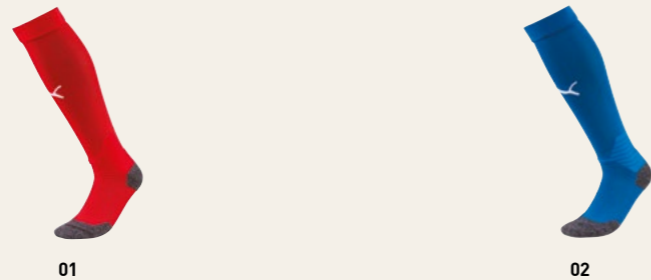

704260 teamGOAL 23 Jersey LS
704261 teamGOAL 23 Jersey LS Jr

Slim Fit • dryCell • 100% Polyester

Crew neck; Long sleeves; PUMA Cat Logo on right chest; Contrasting colour striping on shoulders, collar, bottom and cuffs

704260 S-3XL € 24.95*
704261 116-176 € 21.95*

- 01 PUMA Red-Chili Pepper
- 02 Electric Blue Lemonade-Team Power Blue
- 03 PUMA Black-Asphalt
- 04 PUMA White-Gray Violet

2023

704262 teamGOAL 23 Knit Shorts
704263 teamGOAL 23 Knit Shorts Jr

Slim Fit • dryCell • 100% Polyester

Above-knee length; PUMA Cat Logo at left thigh

704262 S-3XL € 19.95*
704263 116-176 € 17.95*

- 01 PUMA Red
- 02 Electric Blue Lemonade
- 03 PUMA Black
- 04 PUMA White

2023

703441 teamLIGA Socks Core

Regular Fit • 78% Polyester, 18% Cotton, 4% Elastane

Cotton heel and toes, Ankle brace for additional support, Knitted PUMA Cat Logo

703441 1-5 € 9.95*

- 01 PUMA Red-PUMA White
- 02 Electric Blue Lemonade-PUMA White
- 03 PUMA Black-PUMA White
- 04 PUMA White-PUMA Black

2023-2025