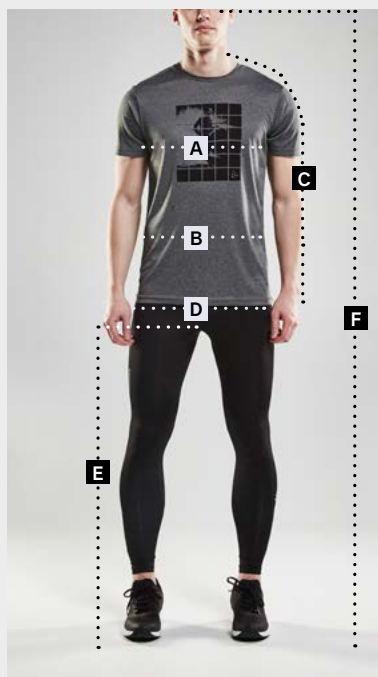

Sizing & Measurements

Use the chart below to determine your size. If you're on the borderline between two sizes, order the smaller size for a tighter fit or the larger size for a looser fit. If your measurements for chest and waist correspond to two different suggested sizes, order the size indicated by your chest measurement.

HOW TO MEASURE YOURSELF

WOMEN

A. CHEST

Wrap a tape measure evenly around the fullest part around the chest under your arms.

B. WAIST

Wrap a measure tape around your natural waistline.

MEN

C. SHOULDER AND SLEEVE LENGTH

Measure from the lowest part of the neck, over the tip of the shoulder and down the outside of the arm, past the elbow and to the wrist. Keep the arm slightly bent.

D. SEAT

Standing with your feet together, measure around the fullest part of your hips.

JUNIOR

E. INSIDE OF LEG

Standing with your feet together, measure from the crotch all the way down to the floor. Don't forget to stand as straight as possible. You may have to ask a friend to help you.

F. LENGTH