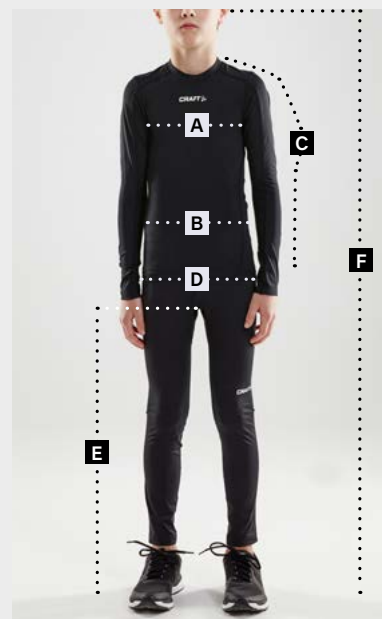

Sizing & Measurements

Use the chart below to determine your size. If you're on the borderline between two sizes, order the smaller size for a tighter fit or the larger size for a looser fit. If your measurements for chest and waist correspond to two different suggested sizes, order the size indicated by your chest measurement.

HOW TO MEASURE YOURSELF

WOMEN

A. CHEST

Wrap a tape measure evenly around the fullest part around the chest under your arms.

B. WAIST

Wrap a measure tape around your natural waistline.

MEN

C. SHOULDER AND SLEEVE LENGTH

Measure from the lowest part of the neck, over the tip of the shoulder and down the outside of the arm, past the elbow and to the wrist. Keep the arm slightly bent.

D. SEAT

Standing with your feet together, measure around the fullest part of your hips.

JUNIOR

E. INSIDE OF LEG

Standing with your feet together, measure from the crotch all the way down to the floor. Don't forget to stand as straight as possible. You may have to ask a friend to help you.

F. LENGTH